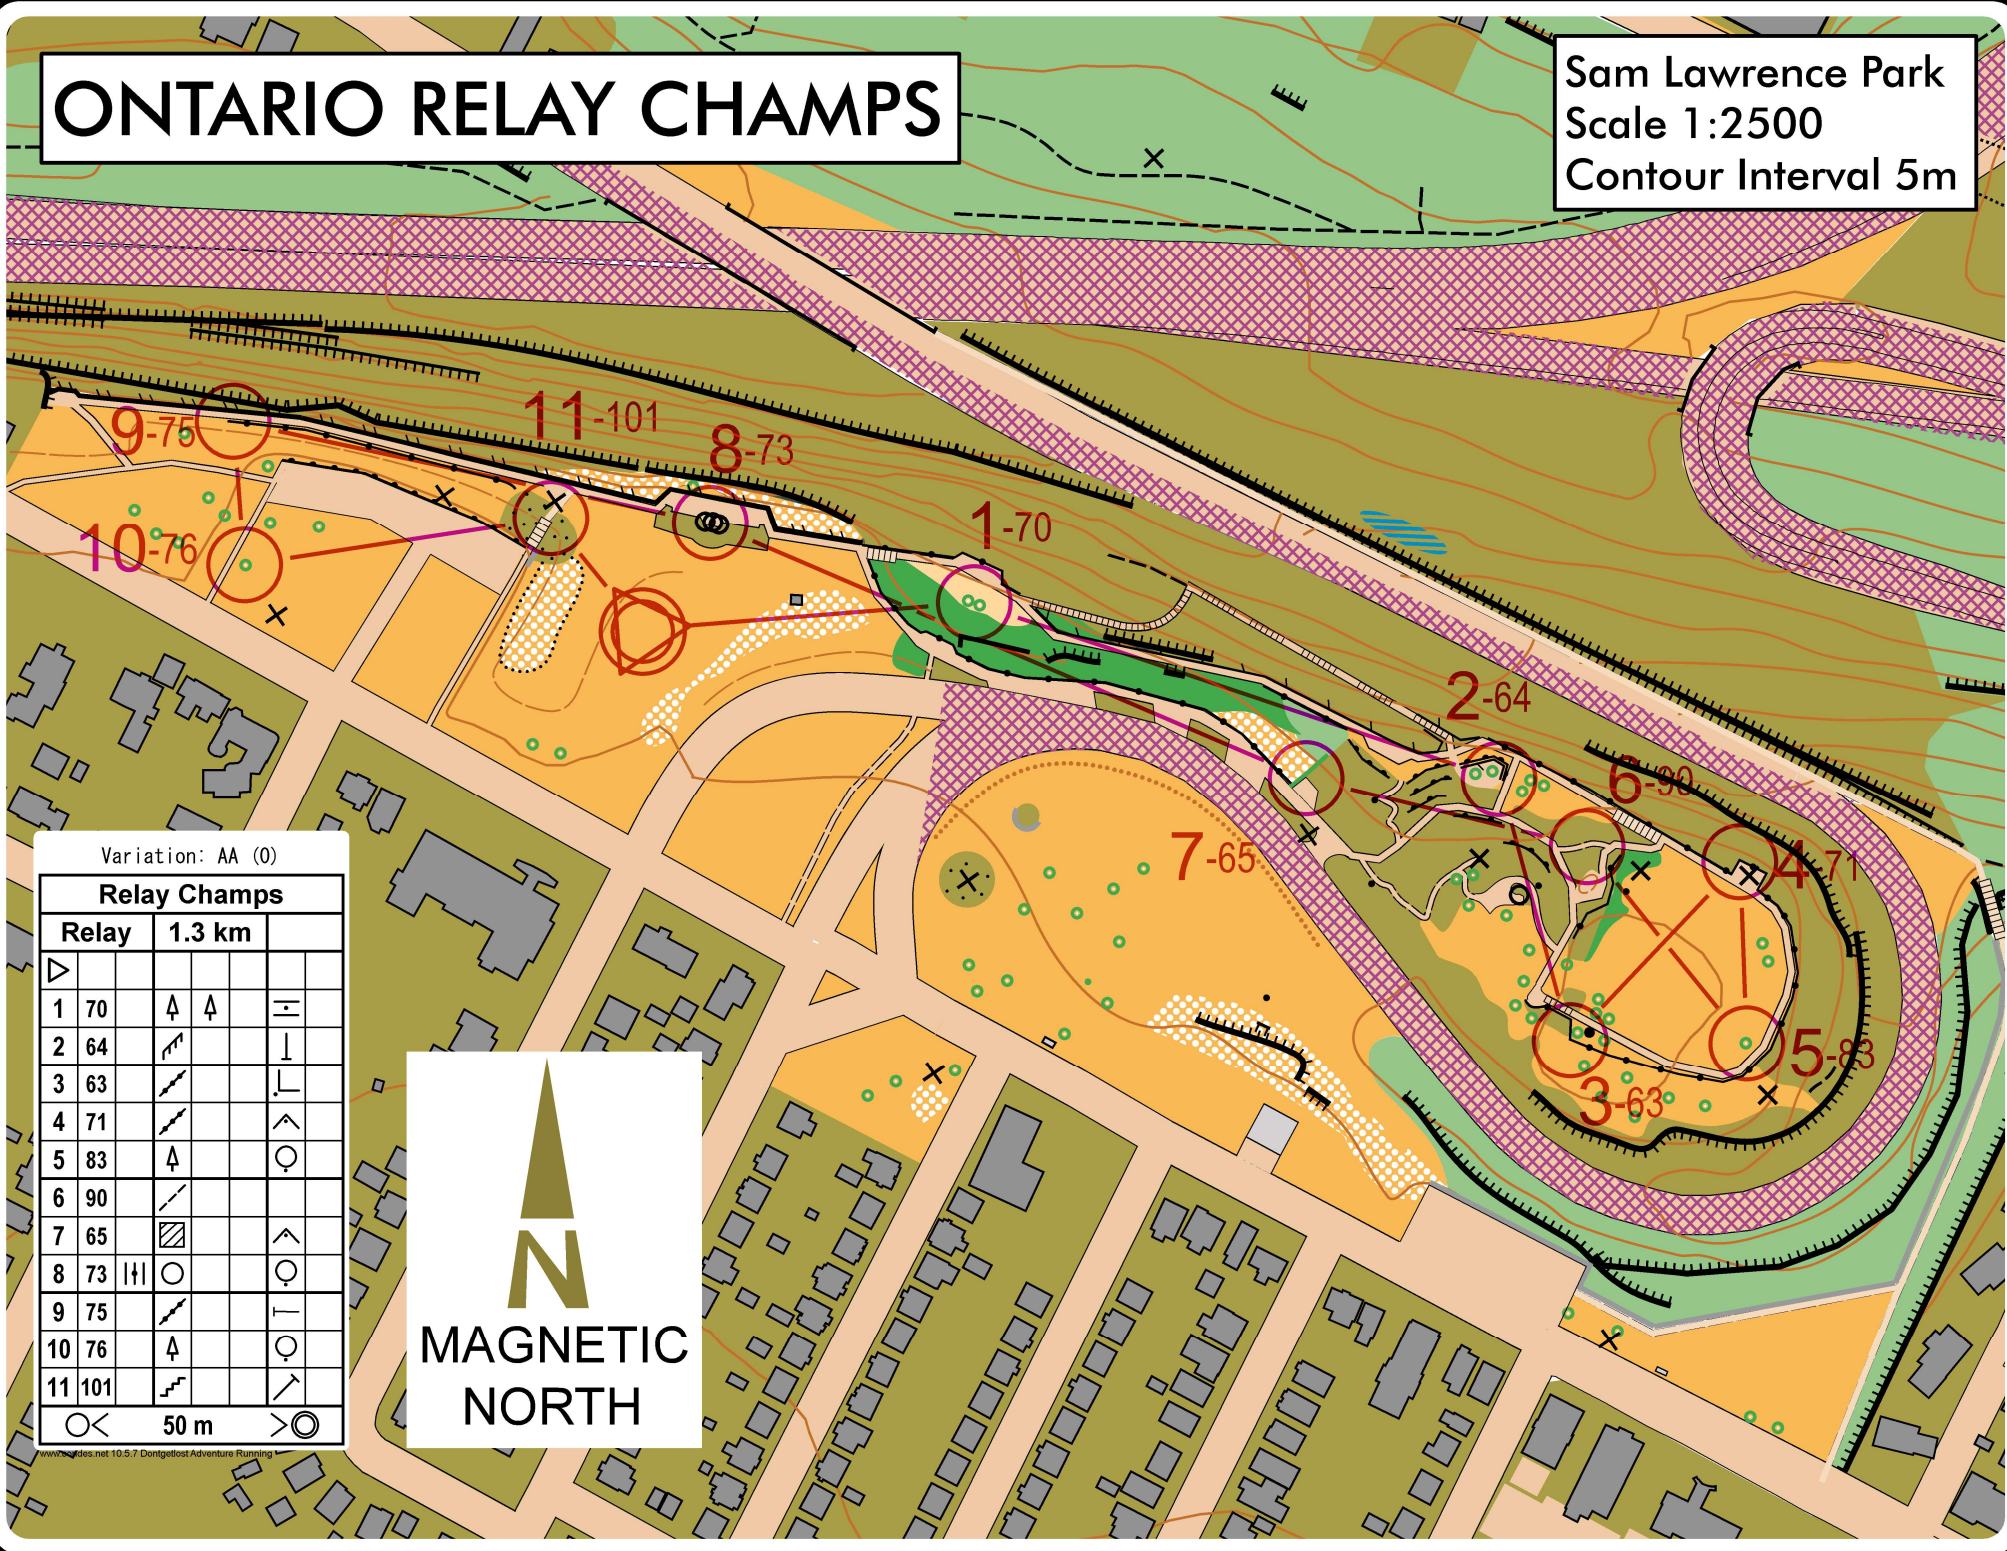

# ONTARIO RELAY CHAMPS

Sam Lawrence Park  
Scale 1:2500  
Contour Interval 5m

Variation: AA (0)

Relay Champs				
Relay	1.3 km			
1 70	↕	↕	≡	
2 64	↗		⊥	
3 63	↘		└	
4 71	↘		∧	
5 83	↕		○	
6 90	↗			
7 65	▨		∧	
8 73		○	○	
9 75	↘		└	
10 76	↕		○	
11 101	↗		↗	

○ < 50 m > ○

# ONTARIO RELAY CHAMPS

Sam Lawrence Park  
Scale 1:2500  
Contour Interval 5m

Variation: AB (2)

Relay Champs				
Relay	1.2 km			
1	70	↑	↑	≡
2	64	↗		⊥
3	63	↘		└
4	71	↘		^
5	66	▲		○
6	67	×		
7	65	▨		^
8	73		○	○
9	75	↘		└
10	76	↑		○
11	101	↗		↗

# ONTARIO RELAY CHAMPS

Sam Lawrence Park  
 Scale 1:2500  
 Contour Interval 5m

Variation: BB (3)

Relay Champs				
Relay	1.2 km			
1 81	↗			↘
2 78	↘		<	
3 72	↑		○	
4 71	↘		^	
5 66	▲		○	
6 67	×			
7 65	▨		^	
8 73		○	○	
9 75	↘		⊥	
10 76	↑		○	
11 101	↗		↘	