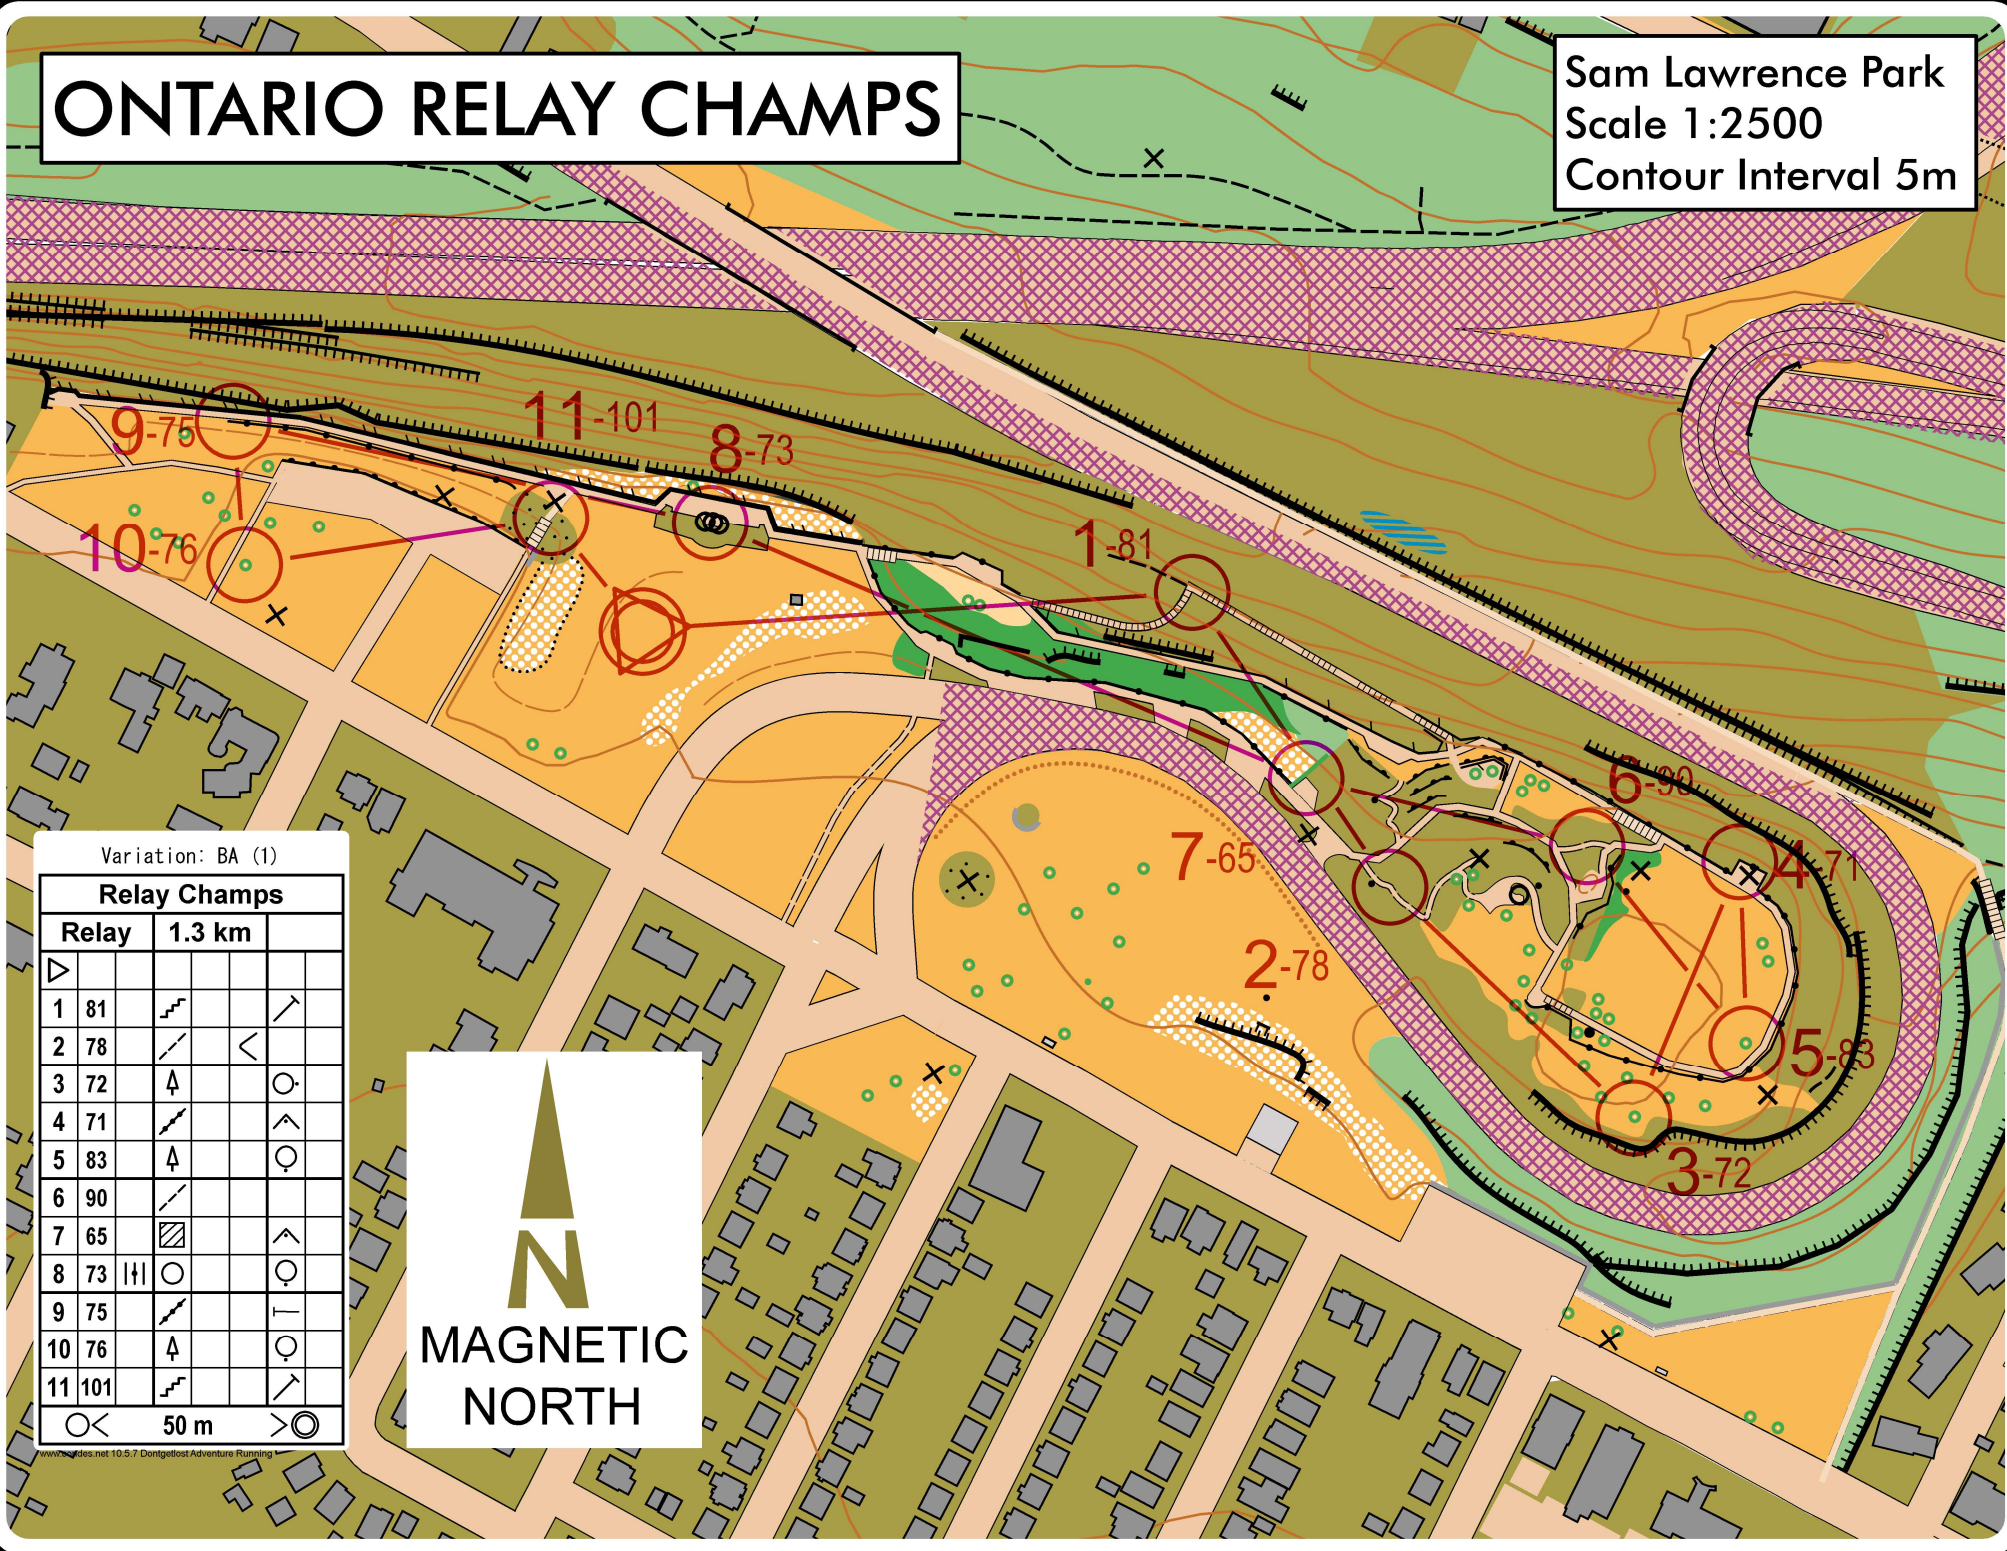

ONTARIO RELAY CHAMPS

Sam Lawrence Park
Scale 1:2500
Contour Interval 5m

Variation: BA (1)

Relay Champs				
Relay	1.3 km			
1 81	↗			↗
2 78	↘		<	
3 72	⬆		○	
4 71	↗		⬆	
5 83	⬆		○	
6 90	↘			
7 65	▨		⬆	
8 73	|||	○	○	
9 75	↗		⊥	
10 76	⬆		○	
11 101	↗		↗	

○ < 50 m > ○