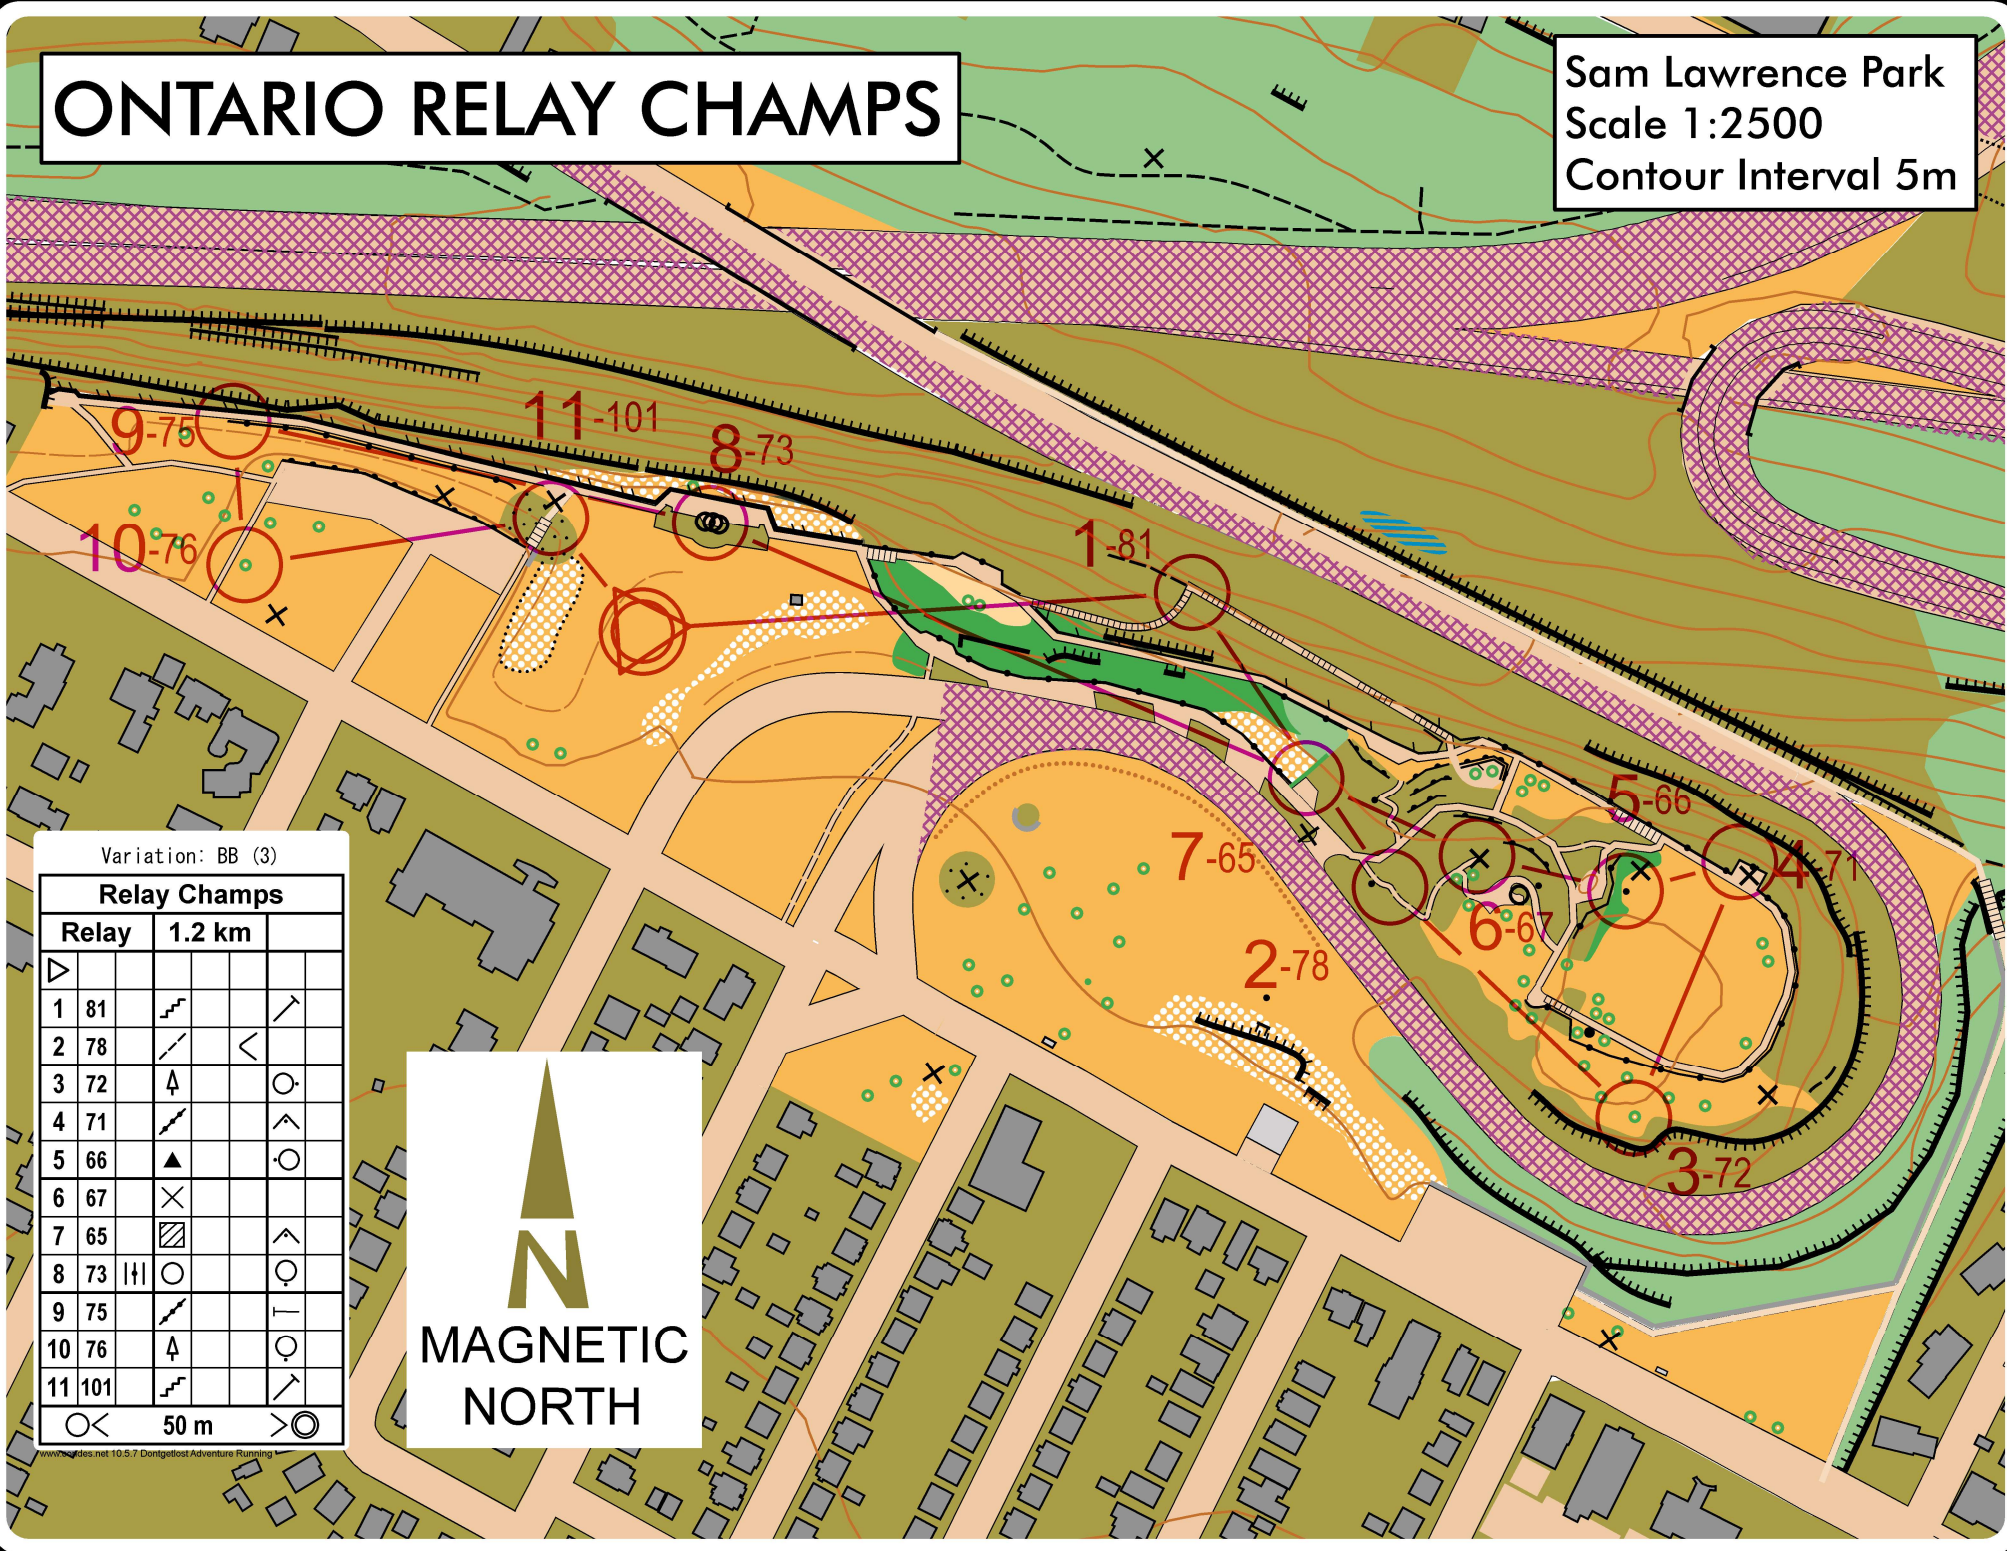

ONTARIO RELAY CHAMPS

Sam Lawrence Park
Scale 1:2500
Contour Interval 5m

Variation: BB (3)

Relay Champs				
Relay	1.2 km			
1 81	↗			↘
2 78	↘		<	
3 72	↑		○	
4 71	↘		^	
5 66	▲		○	
6 67	×			
7 65	▨		^	
8 73	||	○	○	
9 75	↘		⊥	
10 76	↑		○	
11 101	↗		↘	

○ < 50 m > ○