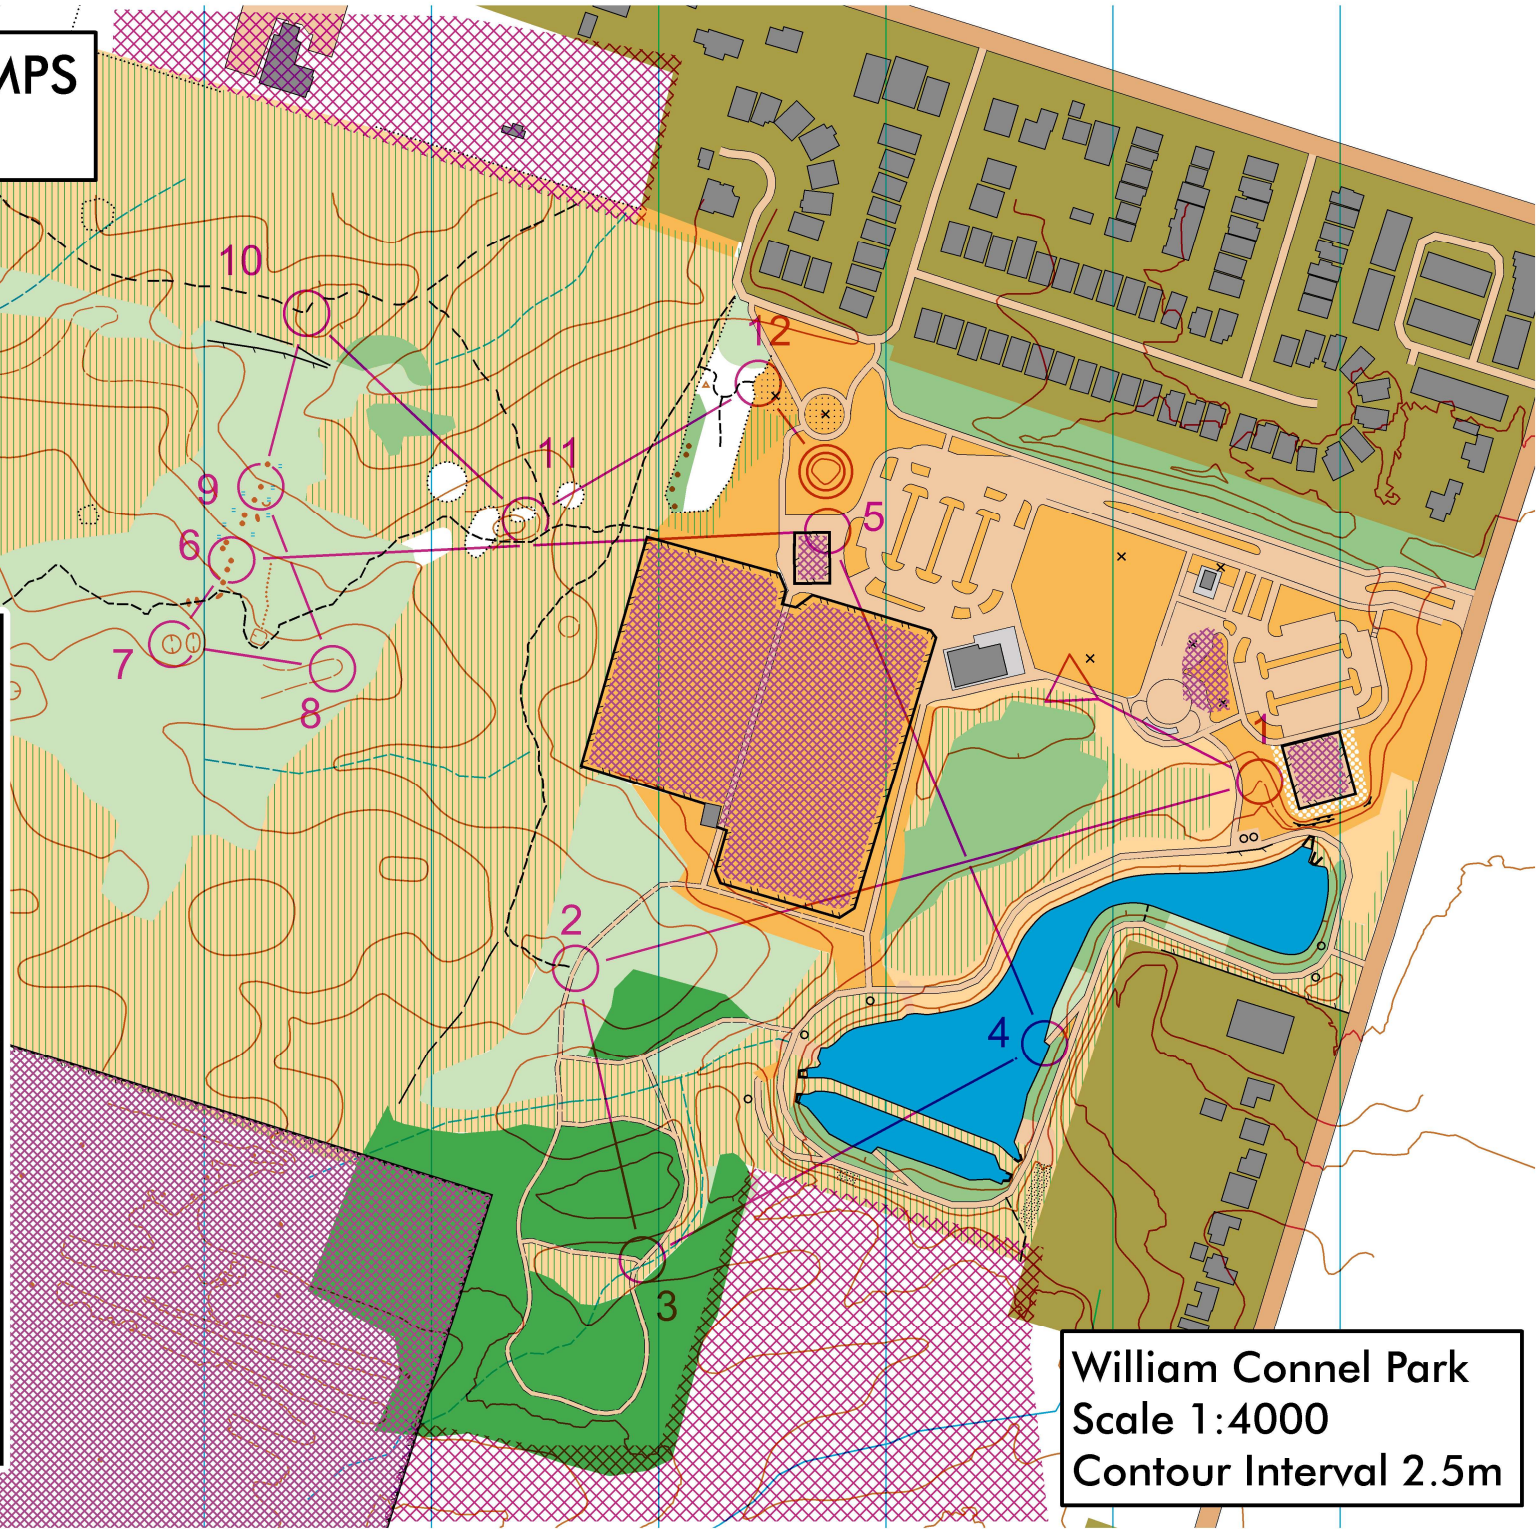

DGL CLUB CHAMPS PROLOGUE

MAGNETIC
NORTH

Ont Champs				
Prologue	2.2 km			
1	31	∩		
2	32	∕	∕	
3	42	∕	∕	
4	38	∕		∕
5	43	↗		⊥
6	33		●	○
7	34	←	○	
8	35	∩	∩	
9	36	↑	●	○
10	37	∕	<	
11	40	○		○
12	41	∕		∩
		○ <	60 m	> ○

William Connel Park
Scale 1:4000
Contour Interval 2.5m